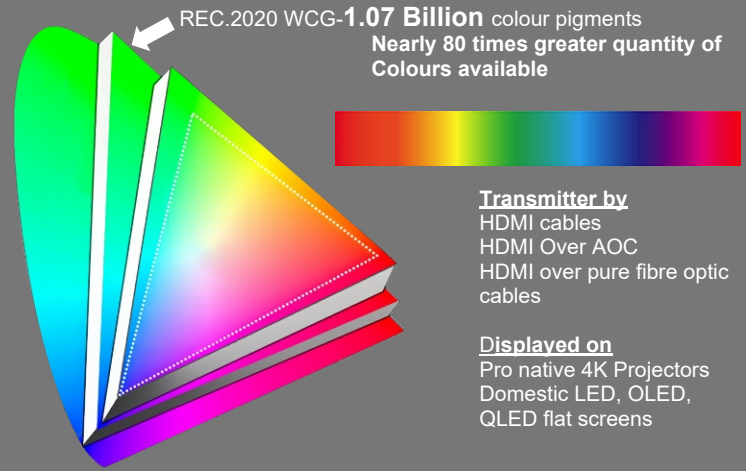

## 4K UHD - 8bits

Size	Refresh Rate	Colour Depth	Colour Sub Sampling
3840x2160	24Hz	8bit	4:4:4
3840x2160	30Hz	8bit	4:4:4
3840x2160	60Hz	8bit	4:4:4

12.6 million  
 Colour pigments

## 4K 10bits 60Hz

Size	Refresh Rate	Colour Depth	Colour Sub Sampling
3840x2160	24Hz	10bit	4:4:4
3840x2160	30Hz	10bit	4:4:4
3840x2160	60Hz	10bit	4:2:0

1.07 billion  
 Colour pigments