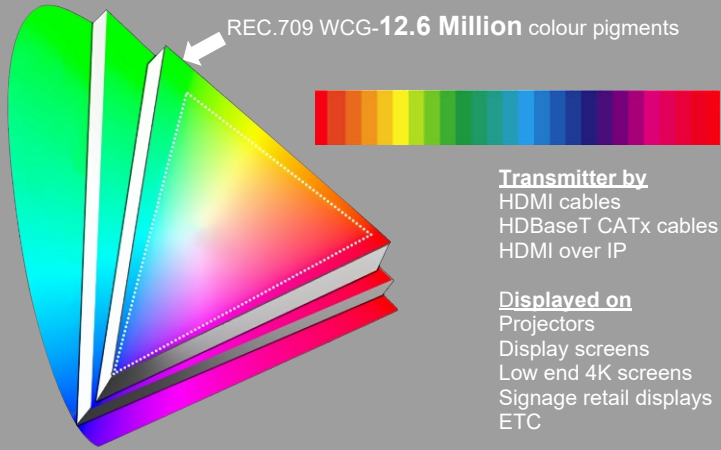

## 4K UHD - 8bits

Size	Refresh Rate	Colour Depth	Colour Sub Sampling
3840x2160	24Hz	8bit	4:4:4
3840x2160	30Hz	8bit	4:4:4
3840x2160	60Hz	8bit	4:4:4

12.6 million  
 Colour pigments

## 4K 10bits 60Hz

Size	Refresh Rate	Colour Depth	Colour Sub Sampling
3840x2160	24Hz	10bit	4:4:4
3840x2160	30Hz	10bit	4:4:4
3840x2160	60Hz	10bit	4:2:0

1.07 billion  
 Colour pigments