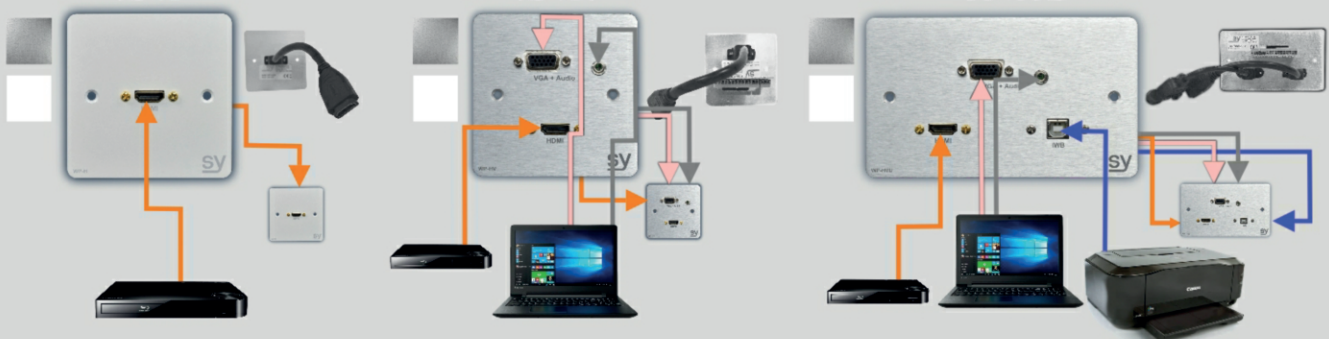

## The SY WP-H

- Flash mount HDMI and VGA port**  
 An ideal solution for concealment of cables. Use as connection point in walls or desks.
- Secured connection**  
 High quality connection point will not affect connection quality and affect ultimate transmission range adversely.
- Design with homes and offices in mind**  
 The high gloss pearl white and rich aluminium finish create a visual effect that is pleasing in almost every environment this model will be used.

**WP H BW**  
Aluminium finish

**WP H BA**  
Aluminium finish

**SY wall plates**  
Conceal cables and ancillaries  
WP-H and WP-HV WP HVU

**WP H**

**WP HV**

**WP HVU**

White Finish Aluminium Finish

All models available with version ready for EU single and dual wall boxes.

### INPUTS

1x HDMI type A 1.4v